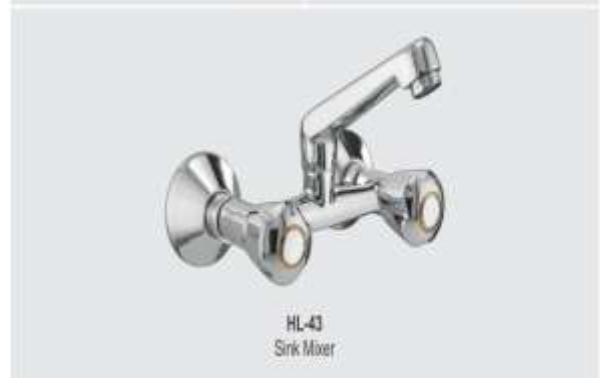

HL-42
Center Hole Basin Mixer

HL-11
Pillar Cock

HL-21
Bib Cock

HL-22
Bib Cock Long Nose

HL-26
2-in-1 Bib Cock

HL-34
Sink Cock

HL-35
Swan Neck

HL-43
Sink Mixer