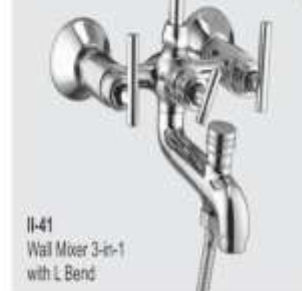

SC-11
Pillar Cook

II-41
Wall Mixer 3-in-1
with L Bend