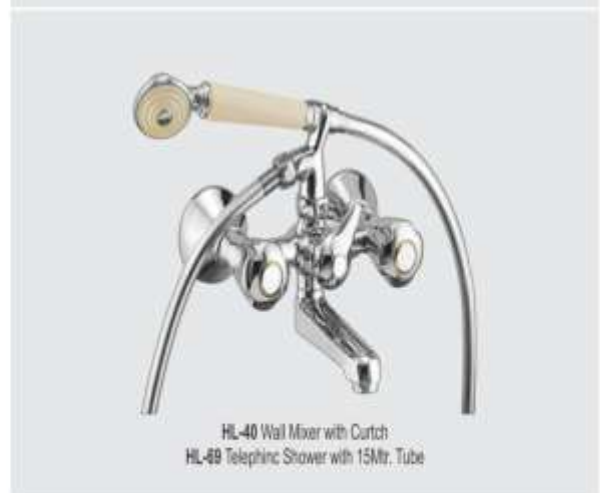

HL-42
Center Hole Basin Mixer

HL-11
Pillar Cock

HL-21
Bib Cock

HL-22
Bib Cock Long Nose

HL-26
2-in-1 Bib Cock

HL-34
Sink Cock

HL-35
Swan Neck

HL-43
Sink Mixer